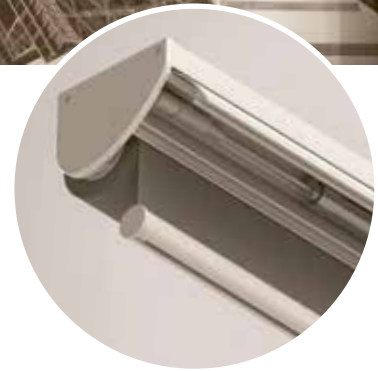

WIRELESS CONVENIENCE,
TIMELESS ELEGANCE

Silent Gliss

BATTERY- OPERATED ROLLER AND ROMAN BLIND SYSTEMS

 **SilentGliss**

Motor:
YES
Wires:
NO

RETROFIT INSTALLATION

In many situations, hard wiring to a window is not possible. Silent Gliss battery-operated blinds are wireless, making them the ideal retrofit solution.

ELEGANT DESIGN

These classic shading systems feature a refined design with clean lines and high-quality materials to suit a wide range of interiors.

CHOICE OF ACCESSORIES

The roller and roman blind systems are easily operated using a wall switch, a radio remote control, or both.

Today's architecture and interior design must continue to meet the highest aesthetic standards, offering maximum convenience and concealed technology. The Silent Gliss battery-operated roller and roman blind systems fulfil these requirements by offering wireless shading at the push of a button.