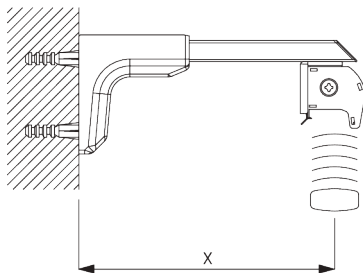

### Smart Fix

**Smart Fix SG 11200 - SG 11201 and bracket SG 8302:**

Screw SG 10395 (M4x6) needed.

**Square Smart Fix SG 11210 - SG 11211  
and bracket SG 8302:**

Screw SG 10395 (M4x6) needed.

**Universal Smart Fix SG 11154 - SG 11156  
and bracket SG 8302:**