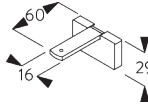

SG 11210
Square Smart Fix 60 mm