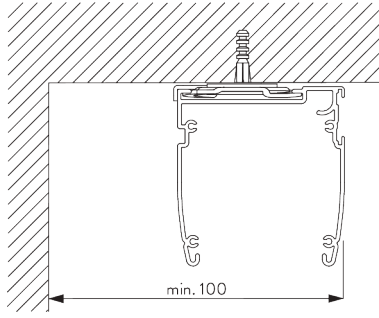

FITTING

A. FITTING INFORMATION

Fixing points

For detailed fitting information, visit the Silent Gliss website.

B. CEILING FITTING

Clamp SG 3003

SG 3003

Clamp

Bracket SG 2521

SG 2521

Bracket

C. WALL FITTING

Bracket SG 2363

SG 2363

Bracket 68 mm

Smart Fix