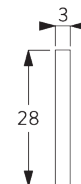

Features:

- Various control options
- Easy exchange of batteries
- Enclosed headrail

SYSTEM SPECIFICATIONS

A. SYSTEM DIMENSIONS

6 m

60 cm

6 m

2.5 kg

B. PROFILE

Profile information

SG 2351
Profile

SG 2352
Profile ø 50 mm

SG 2004
Bottom bar 20x7 mm

SG 2006
Bottom bar 28x3 mm

SG 2135
Rod steel ø 3 mm

SG 2137
Rod fiberglass ø 4 mm