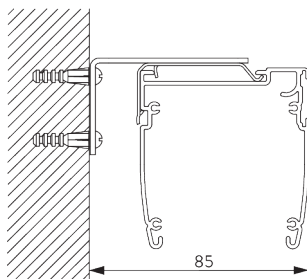

FITTING

A. FITTING INFORMATION

Fixing points

For detailed fitting information, visit the Silent Gliss website.

B. CEILING FITTING

Clamp SG 3003

SG 3003

Clamp

Bracket SG 2521

SG 2521

Bracket

C. WALL FITTING

Bracket SG 2363

SG 2363

Bracket 68 mm

Smart Fix

Smart Fix SG 11200 - SG 11204 and bracket SG 2521:
Screw SG 10395 (M4x6) needed.

Square Smart Fix SG 11210 - SG 11214 and bracket SG 2521:
Screw SG 10395 (M4x6) needed.

Universal Smart Fix SG 11154 - SG 11156 and bracket SG 2521:
Screw SG 10492 (M4x8) needed.