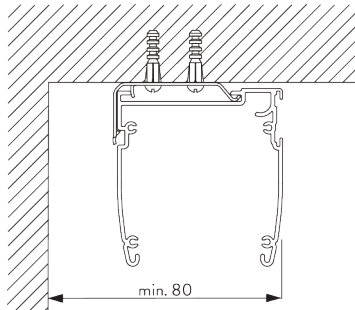

FITTING

A. FITTING INFORMATION

Fixing points

For detailed fitting information, visit the Silent Gliss website.

B. CEILING FITTING

Clamp SG 3003

SG 3003

Clamp

Bracket SG 2521

SG 2521

Bracket

C. WALL FITTING

Bracket SG 2363

SG 2363

Bracket 68 mm

Smart Fix