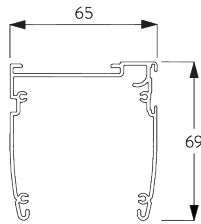

Features:

- Various control options
- Easy exchange of batteries
- Enclosed headrail

SYSTEM SPECIFICATIONS

A. SYSTEM DIMENSIONS

6 m

60 cm

6 m

2.5 kg

B. PROFILE

Profile information

SG 2351
Profile

SG 2352
Profile ø 50 mm

SG 2004
Bottom bar 20x7 mm

SG 2006
Bottom bar 28x3 mm

SG 2135
Rod steel ø 3 mm

SG 2137
Rod fiberglass ø 4 mm