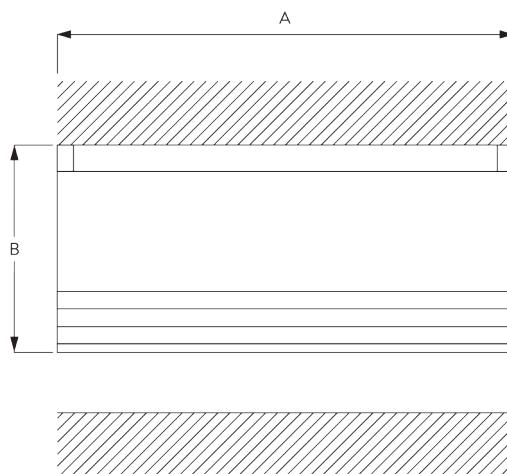

Features:

- Various control options
- Easy exchange of batteries
- Enclosed headrail

SYSTEM SPECIFICATIONS

A. SYSTEM DIMENSIONS

6 m

60 cm

6 m

2.5 kg

B. PROFILE

Profile information

SG 2351
Profile

SG 2352
Profile ø 50 mm

SG 2004
Bottom bar 20x7 mm

SG 2006
Bottom bar 28x3 mm

SG 2135
Rod steel ø 3 mm

SG 2137
Rod fiberglass ø 4 mm

C. HOW TO MEASURE

A: System width
B: System height

D. SPECIFICATION

TEXT

EN

Silent Gliss SG 2345 Roman Blind Headrail System with battery driven motor. Comprises headrail SG 2351 made to measure and powder coated in white. Profile SG 2352 with cord holder SG 2358 and detachable cord lock SG 2357 for easy dismantling when washing the fabric. Cord SG 2216. Integral motor SG 11076 and battery pack SG 11077 with 8 no. lithium batteries SG 11099. To be supplied with radio wall or hand held transmitter SG 10146-48 / SG 10949-51. Top fix using clip bracket SG 3003. Wall fix with SG Smart Fix and SG 3003 / SG 2521 at max. 90cm between fixing points. Fabric to be attached to headrail profile using loop tape. Fabric make up according to type A-D in the system description. For hardfold, the curtain should be delivered with rods SG2144 / SG 2135 / SG 2135. Child Safety components included, compliant to Child Safety Legislation EN 13120. Fabric to be chosen from the Silent Gliss fabric range, Price Groups 1-4.