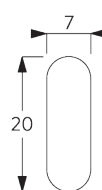

SYSTEM SPECIFICATIONS

A. SYSTEM DIMENSIONS

3 m

60 cm

3 m

9 m²

2.5 kg

B. PROFILE

Profile information

SG 2321

Profile

SG 8214

Profile ø 18 mm

SG 2004

Bottom bar 20x7 mm

SG 2135

Rod steel ø 3 mm

SG 2137

Rod fiberglass ø 4 mm

C. HOW TO MEASURE

A: System width

B: System height

C: Chain height

D: Safety retainer SG 10731 min. 150 cm above floor