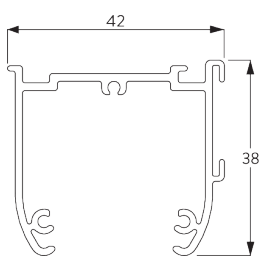

SYSTEM SPECIFICATIONS

A. SYSTEM DIMENSIONS

3 m

60 cm

3 m

9 m²

2.5 kg

B. PROFILE

Profile information

SG 2321

Profile

SG 8214

Profile ø 18 mm

SG 2004

Bottom bar 20x7 mm

SG 2135

Rod steel ø 3 mm

SG 2137

Rod fiberglass ø 4 mm

C. HOW TO MEASURE

A: System width

B: System height

C: Chain height

D: Safety retainer SG 10731 min. 150 cm above floor