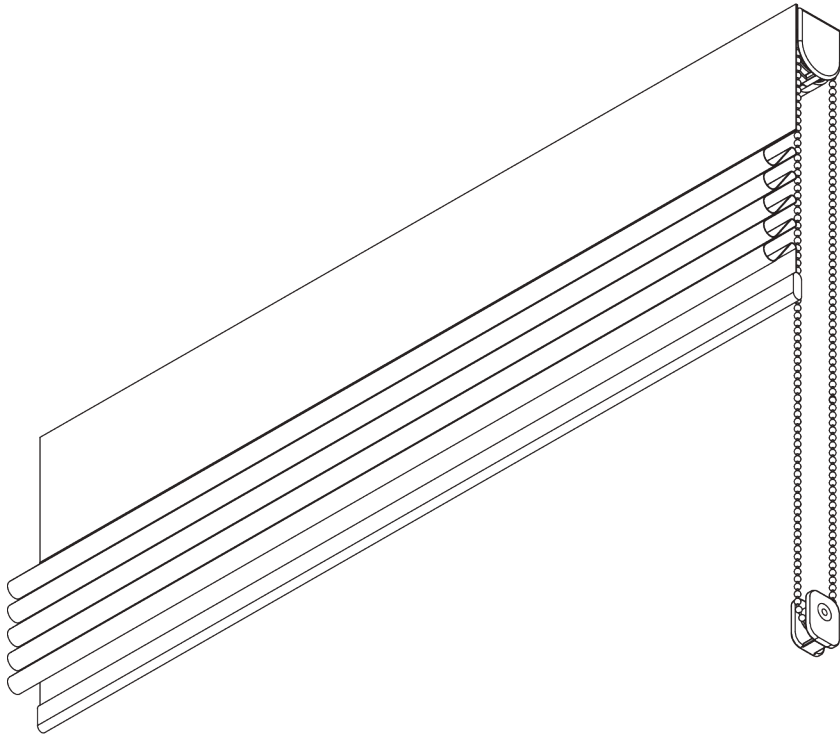

SG 2320

PRODUCT INFORMATION

- **Operation:** chain
- **Range:** S - M
- **Fitting:** ceiling, wall
- **Colours:** white RAL 9016
- **Fabrics:** refer to Silent Gliss fabric collection

Features:

- 1-to-1 gear drive
- Stainless steel bead chain
- Enclosed headrail

SYSTEM SPECIFICATIONS

A. SYSTEM DIMENSIONS

3 m

60 cm

3 m

9 m²

2.5 kg

B. PROFILE

Rod steel ø 3 mm

SG 2137

Rod fiberglass ø 4 mm

C. HOW TO MEASURE

A: System width

B: System height

C: Chain height

D: Safety retainer SG 10731 min. 150 cm above floor