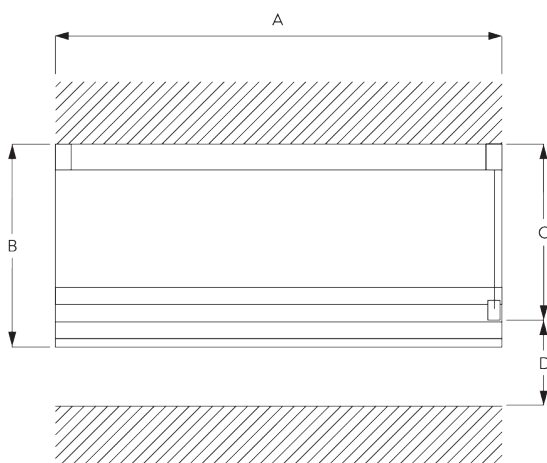

SYSTEM SPECIFICATIONS

A. SYSTEM DIMENSIONS

3 m

60 cm

3 m

9 m²

2.5 kg

B. PROFILE

Profile information

SG 2321

Profile

SG 8214

Profile ø 18 mm

SG 2004

Bottom bar 20x7 mm

SG 2135

Rod steel ø 3 mm

SG 2137

Rod fiberglass ø 4 mm

C. HOW TO MEASURE

A: System width

B: System height

C: Chain height

D: Safety retainer SG 10731 min. 150 cm above floor