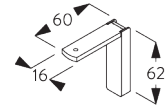

Bracket SG 3655, SG 3660

| Bracket | X mm |
|---------|------|
| SG 3655 | 58 |
| SG 3660 | 73 |

SG 3655
Bracket 50 mm

SG 3660
Bracket 65 mm

Smart Fix

Smart Fix SG 11200 - SG 11205 and bracket SG 3603:
Screw SG 10492 (M4x8) needed.

Square Smart Fix SG 11210 - SG 11215 and bracket SG 3603:
Screw SG 10492 (M4x8) needed.

Universal Smart Fix 11154-11156 and bracket SG 3603:
Screw SG 10277 (M4x12) needed.

| Smart Fix | X mm |
|---------------------|---------|
| SG 11200 / SG 11210 | 80 |
| SG 11201 / SG 11211 | 100 |
| SG 11202 / SG 11212 | 120 |
| SG 11203 / SG 11213 | 140 |
| SG 11204 / SG 11214 | 170 |
| SG 11205 / SG 11215 | 220 |
| SG 11154 | 132-160 |
| SG 11155 | 162-190 |
| SG 11156 | 212-240 |

SG 3603
Bracket

SG 10277
Pan head screw M4x12

SG 10492
Pan head screw M4x8

SG 11200
Smart Fix 60 mm

SG 11201
Smart Fix 80 mm

SG 11202
Smart Fix 100 mm

SG 11203
Smart Fix 120 mm

SG 11204
Smart Fix 150 mm