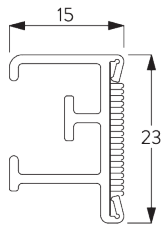

- 5-to-1 gear drive
- Bead chain

SYSTEM SPECIFICATIONS

A. SYSTEM DIMENSIONS

4 m

6 m

8 kg

24 m²

B. PROFILE

Profile Information

SG 2211

Velcro profile

SG 2004

Bottom bar 20x7 mm

SG 2111

Shaft

SG 2135

Rod steel ø 3 mm

SG 2137

Rod fiberglass ø 4 mm

C. HOW TO MEASURE

A: System width

B: System height

C: Chain height

D: Safety retainer SG 10731 min. 150 cm above floor

PARTS

A. STANDARD PARTS

| | |
|---|---|
|  | SG 2004 Bottom bar 20x7 mm |
|  | SG 2049 Chain drive |
|  | SG 2059 Safety clip |
|  | SG 2081 Take-up spool |
|  | SG 2111 Shaft |
|  | SG 2163 Tape |
|  | SG 2179 End cover |
|  | SG 2211 Velcro profile |
|  | SG 2539 Tape |
|  | SG 2865 Bead chain connector ø 4.6 mm |
|  | SG 2872 Bead chain plastic ø 4.6 mm |
|  | SG 3164 Child safety hook set |
|  | SG 3603 Bracket |
|  | SG 10731 Child safety retainer set |