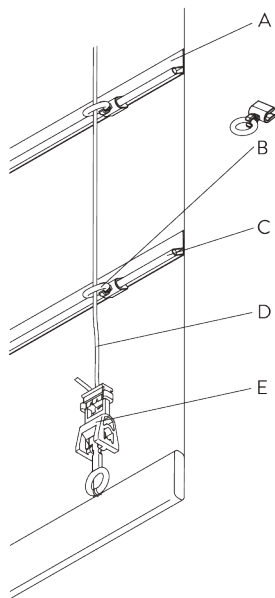

SG 11154
Universal Smart Fix 120 mm

SG 11155
Universal Smart Fix 150 mm

SG 11156
Universal Smart Fix 200 mm

SYSTEM OPTIONS

A. FABRIC MAKE-UP

Type A (standard)

- A: Tape SG 2164 / SG 3074
- B: Tape SG 2163
- C: Child safety hook set SG 3164
- D: Hollow hem
- E: Bottom bar SG 2004
- F: Child safety: max. distance 200 mm

Type B (rod)

- A: Hollow hem
- B: Child safety eyelet hard fold SG 3069
- C: Rod SG 2135 / SG 2137
- D: Tape SG 2163
- E: Child safety hook set SG 3164

Type C (rod)

- A: Child safety eyelet set SG 3161
- B: Rod SG 2135 / SG 2137
- C: Tape SG 2163
- D: Child safety hook set SG 3164
- E: Option: Rod SG 2135 / SG 2137 can be installed to room side

PARTS

A. STANDARD PARTS

| | |
|---|---|
|  | SG 2004 Bottom bar 20x7 mm |
|  | SG 2049 Chain drive |
|  | SG 2059 Safety clip |
|  | SG 2081 Take-up spool |
|  | SG 2111 Shaft |
|  | SG 2163 Tape |
|  | SG 2179 End cover |
|  | SG 2211 Velcro profile |
|  | SG 2539 Tape |
|  | SG 2865 Bead chain connector ø 4.6 mm |
|  | SG 2872 Bead chain plastic ø 4.6 mm |
|  | SG 3164 Child safety hook set |
|  | SG 3603 Bracket |
|  | SG 10731 Child safety retainer set |