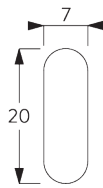

- 5-to-1 gear drive
- Bead chain

SYSTEM SPECIFICATIONS

A. SYSTEM DIMENSIONS

4 m

6 m

8 kg

24 m²

B. PROFILE

Profile Information

SG 2211

Velcro profile

SG 2004

Bottom bar 20x7 mm

SG 2111

Shaft

SG 2135

Rod steel ø 3 mm

SG 2137

Rod fiberglass ø 4 mm

C. HOW TO MEASURE

A: System width

B: System height

C: Chain height

D: Safety retainer SG 10731 min. 150 cm above floor