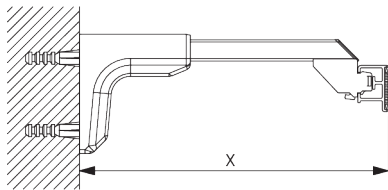

Rod steel ø 3 mm

SG 2137

Rod fiberglass ø 4 mm

C. HOW TO MEASURE

A: System width

B: System height

C: Chain height

D: Safety retainer SG 10731 min. 150 cm above floor

Bracket SG 3655, SG 3660

| Bracket | X mm |
|---------|------|
| SG 3655 | 58 |
| SG 3660 | 73 |

SG 3655
Bracket 50 mm

SG 3660
Bracket 65 mm

Smart Fix

Smart Fix SG 11200 - SG 11205 and bracket SG 3603:
Screw SG 10492 (M4x8) needed.

Square Smart Fix SG 11210 - SG 11215 and bracket SG 3603:
Screw SG 10492 (M4x8) needed.

Universal Smart Fix 11154-11156 and bracket SG 3603:
Screw SG 10277 (M4x12) needed.

| Smart Fix | X mm |
|---------------------|---------|
| SG 11200 / SG 11210 | 80 |
| SG 11201 / SG 11211 | 100 |
| SG 11202 / SG 11212 | 120 |
| SG 11203 / SG 11213 | 140 |
| SG 11204 / SG 11214 | 170 |
| SG 11205 / SG 11215 | 220 |
| SG 11154 | 132-160 |
| SG 11155 | 162-190 |
| SG 11156 | 212-240 |