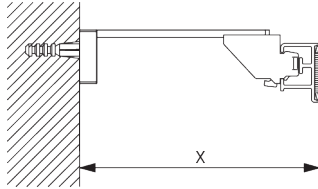

Bracket SG 3655, SG 3660

| Bracket | X mm |
|---------|------|
| SG 3655 | 58 |
| SG 3660 | 73 |

SG 3655
Bracket 50 mm

SG 3660
Bracket 65 mm

Smart Fix

Smart Fix SG 11200 - SG 11205 and bracket SG 3603:
Screw SG 10492 (M4x8) needed.

Square Smart Fix SG 11210 - SG 11215 and bracket SG 3603:
Screw SG 10492 (M4x8) needed.

Universal Smart Fix 11154-11156 and bracket SG 3603:
Screw SG 10277 (M4x12) needed.

| Smart Fix | X mm |
|---------------------|---------|
| SG 11200 / SG 11210 | 80 |
| SG 11201 / SG 11211 | 100 |
| SG 11202 / SG 11212 | 120 |
| SG 11203 / SG 11213 | 140 |
| SG 11204 / SG 11214 | 170 |
| SG 11205 / SG 11215 | 220 |
| SG 11154 | 132-160 |
| SG 11155 | 162-190 |
| SG 11156 | 212-240 |