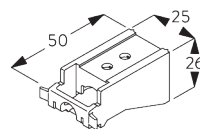

Rod steel ø 3 mm

SG 2137

Rod fiberglass ø 4 mm

C. HOW TO MEASURE

A: System width

B: System height

C: Chain height

D: Safety retainer SG 10731 min. 150 cm above floor

FITTING

A. FITTING INFORMATION

For detailed fitting information, visit the Silent Gliss website.

Fixing points

B. CEILING FITTING

Bracket SG 3603

SG 3603
Bracket

C. WALL FITTING

Bracket SG 3655, SG 3660

| Bracket | X mm |
|---------|------|
| SG 3655 | 58 |
| SG 3660 | 73 |

SG 3655
Bracket 50 mm

SG 3660
Bracket 65 mm

Smart Fix

Smart Fix SG 11200 - SG 11205 and bracket SG 3603:
Screw SG 10492 (M4x8) needed.

Square Smart Fix SG 11210 - SG 11215 and bracket SG 3603:
Screw SG 10492 (M4x8) needed.

Universal Smart Fix 11154-11156 and bracket SG 3603:
Screw SG 10277 (M4x12) needed.

| Smart Fix | X mm |
|---------------------|---------|
| SG 11200 / SG 11210 | 80 |
| SG 11201 / SG 11211 | 100 |
| SG 11202 / SG 11212 | 120 |
| SG 11203 / SG 11213 | 140 |
| SG 11204 / SG 11214 | 170 |
| SG 11205 / SG 11215 | 220 |
| SG 11154 | 132-160 |
| SG 11155 | 162-190 |
| SG 11156 | 212-240 |