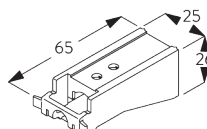

Rod steel ø 3 mm

SG 2137

Rod fiberglass ø 4 mm

C. HOW TO MEASURE

A: System width

B: System height

C: Chain height

D: Safety retainer SG 10731 min. 150 cm above floor

FITTING

A. FITTING INFORMATION

For detailed fitting information, visit the Silent Gliss website.

Fixing points

B. CEILING FITTING

Bracket SG 3603

SG 3603
Bracket

C. WALL FITTING

Bracket SG 3655, SG 3660

| Bracket | X mm |
|---------|------|
| SG 3655 | 58 |
| SG 3660 | 73 |

SG 3655
Bracket 50 mm

SG 3660
Bracket 65 mm

Smart Fix

Smart Fix SG 11200 - SG 11205 and bracket SG 3603:
Screw SG 10492 (M4x8) needed.

Square Smart Fix SG 11210 - SG 11215 and bracket SG 3603:
Screw SG 10492 (M4x8) needed.

Universal Smart Fix 11154-11156 and bracket SG 3603:
Screw SG 10277 (M4x12) needed.

| Smart Fix | X mm |
|---------------------|---------|
| SG 11200 / SG 11210 | 80 |
| SG 11201 / SG 11211 | 100 |
| SG 11202 / SG 11212 | 120 |
| SG 11203 / SG 11213 | 140 |
| SG 11204 / SG 11214 | 170 |
| SG 11205 / SG 11215 | 220 |
| SG 11154 | 132-160 |
| SG 11155 | 162-190 |
| SG 11156 | 212-240 |