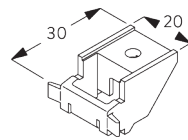

Rod steel ø 3 mm

SG 2137

Rod fiberglass ø 4 mm

C. HOW TO MEASURE

A: System width

B: System height

C: Chain height

D: Safety retainer SG 10731 min. 150 cm above floor

FITTING

A. FITTING INFORMATION

For detailed fitting information, visit the Silent Gliss website.

Fixing points

B. CEILING FITTING

Bracket SG 3603

SG 3603
Bracket

C. WALL FITTING

Bracket SG 3655, SG 3660

| Bracket | X mm |
|---------|------|
| SG 3655 | 58 |
| SG 3660 | 73 |

SG 3655
Bracket 50 mm

SG 3660
Bracket 65 mm

Smart Fix

Smart Fix SG 11200 - SG 11205 and bracket SG 3603:
Screw SG 10492 (M4x8) needed.