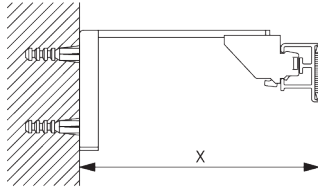

Rod steel ø 3 mm

SG 2137

Rod fiberglass ø 4 mm

C. HOW TO MEASURE

A: System width

B: System height

C: Chain height

D: Safety retainer SG 10731 min. 150 cm above floor

Bracket SG 3655, SG 3660

| Bracket | X mm |
|---------|------|
| SG 3655 | 58 |
| SG 3660 | 73 |

SG 3655
Bracket 50 mm

SG 3660
Bracket 65 mm

Smart Fix

Smart Fix SG 11200 - SG 11205 and bracket SG 3603:
Screw SG 10492 (M4x8) needed.

Square Smart Fix SG 11210 - SG 11215 and bracket SG 3603:
Screw SG 10492 (M4x8) needed.

Universal Smart Fix 11154-11156 and bracket SG 3603:
Screw SG 10277 (M4x12) needed.

| Smart Fix | X mm |
|---------------------|---------|
| SG 11200 / SG 11210 | 80 |
| SG 11201 / SG 11211 | 100 |
| SG 11202 / SG 11212 | 120 |
| SG 11203 / SG 11213 | 140 |
| SG 11204 / SG 11214 | 170 |
| SG 11205 / SG 11215 | 220 |
| SG 11154 | 132-160 |
| SG 11155 | 162-190 |
| SG 11156 | 212-240 |