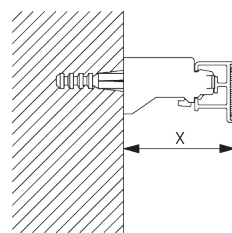

Rod steel ø 3 mm

SG 2137

Rod fiberglass ø 4 mm

C. HOW TO MEASURE

A: System width

B: System height

C: Chain height

D: Safety retainer SG 10731 min. 150 cm above floor

FITTING

A. FITTING INFORMATION

For detailed fitting information, visit the Silent Gliss website.

Fixing points

B. CEILING FITTING

Bracket SG 3603

SG 3603
Bracket

C. WALL FITTING

Bracket SG 3655, SG 3660

| Bracket | X mm |
|---------|------|
| SG 3655 | 58 |
| SG 3660 | 73 |

SG 3655
Bracket 50 mm

SG 3660
Bracket 65 mm

Smart Fix

Smart Fix SG 11200 - SG 11205 and bracket SG 3603:
Screw SG 10492 (M4x8) needed.

Square Smart Fix SG 11210 - SG 11215 and bracket SG 3603:
Screw SG 10492 (M4x8) needed.

Universal Smart Fix 11154-11156 and bracket SG 3603:
Screw SG 10277 (M4x12) needed.

| Smart Fix | X mm |
|---------------------|---------|
| SG 11200 / SG 11210 | 80 |
| SG 11201 / SG 11211 | 100 |
| SG 11202 / SG 11212 | 120 |
| SG 11203 / SG 11213 | 140 |
| SG 11204 / SG 11214 | 170 |
| SG 11205 / SG 11215 | 220 |
| SG 11154 | 132-160 |
| SG 11155 | 162-190 |
| SG 11156 | 212-240 |