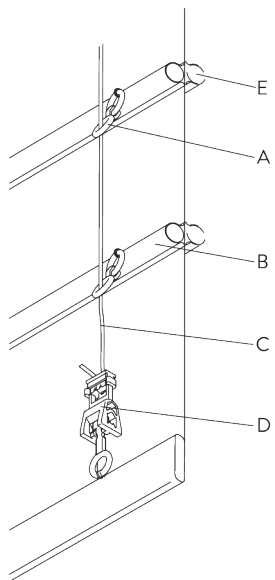

SG 11154
Universal Smart Fix 120 mm

SG 11155
Universal Smart Fix 150 mm

SG 11156
Universal Smart Fix 200 mm

SYSTEM OPTIONS

A. FABRIC MAKE-UP

Type A (standard)

- A: Tape SG 2164 / SG 3074
- B: Tape SG 2163
- C: Child safety hook set SG 3164
- D: Hollow hem
- E: Bottom bar SG 2004
- F: Child safety: max. distance 200 mm

Type B (rod)

- A: Hollow hem
- B: Child safety eyelet hard fold SG 3069
- C: Rod SG 2135 / SG 2137
- D: Tape SG 2163
- E: Child safety hook set SG 3164

Type C (rod)

- A: Child safety eyelet set SG 3161
- B: Rod SG 2135 / SG 2137
- C: Tape SG 2163
- D: Child safety hook set SG 3164
- E: Option: Rod SG 2135 / SG 2137 can be installed to room side

PARTS

A. STANDARD PARTS

| | |
|---|---|
|  | SG 2004 Bottom bar 20x7 mm |
|  | SG 2049 Chain drive |
|  | SG 2059 Safety clip |
|  | SG 2081 Take-up spool |
|  | SG 2111 Shaft |
|  | SG 2163 Tape |
|  | SG 2179 End cover |
|  | SG 2211 Velcro profile |
|  | SG 2539 Tape |
|  | SG 2865 Bead chain connector ø 4.6 mm |
|  | SG 2872 Bead chain plastic ø 4.6 mm |
|  | SG 3164 Child safety hook set |
|  | SG 3603 Bracket |
|  | SG 10731 Child safety retainer set |