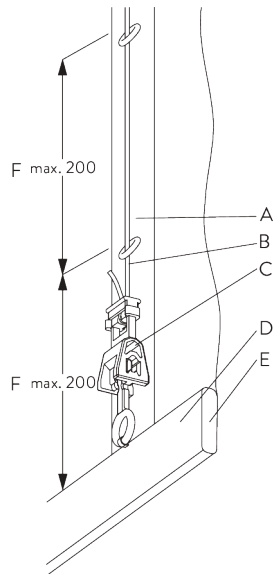

SG 11154
Universal Smart Fix 120 mm

SG 11155
Universal Smart Fix 150 mm

SG 11156
Universal Smart Fix 200 mm

SYSTEM OPTIONS

A. FABRIC MAKE-UP

Type A (standard)

- A: Tape SG 2164 / SG 3074
- B: Tape SG 2163
- C: Child safety hook set SG 3164
- D: Hollow hem
- E: Bottom bar SG 2004
- F: Child safety: max. distance 200 mm

Type B (rod)

- A: Hollow hem
- B: Child safety eyelet hard fold SG 3069
- C: Rod SG 2135 / SG 2137
- D: Tape SG 2163
- E: Child safety hook set SG 3164

Type C (rod)

- A: Child safety eyelet set SG 3161
- B: Rod SG 2135 / SG 2137
- C: Tape SG 2163
- D: Child safety hook set SG 3164
- E: Option: Rod SG 2135 / SG 2137 can be installed to room side

PARTS

A. STANDARD PARTS

| | |
|---|---|
|  | SG 2004 Bottom bar 20x7 mm |
|  | SG 2049 Chain drive |
|  | SG 2059 Safety clip |
|  | SG 2081 Take-up spool |
|  | SG 2111 Shaft |
|  | SG 2163 Tape |
|  | SG 2179 End cover |
|  | SG 2211 Velcro profile |
|  | SG 2539 Tape |
|  | SG 2865 Bead chain connector ø 4.6 mm |
|  | SG 2872 Bead chain plastic ø 4.6 mm |
|  | SG 3164 Child safety hook set |
|  | SG 3603 Bracket |
|  | SG 10731 Child safety retainer set |