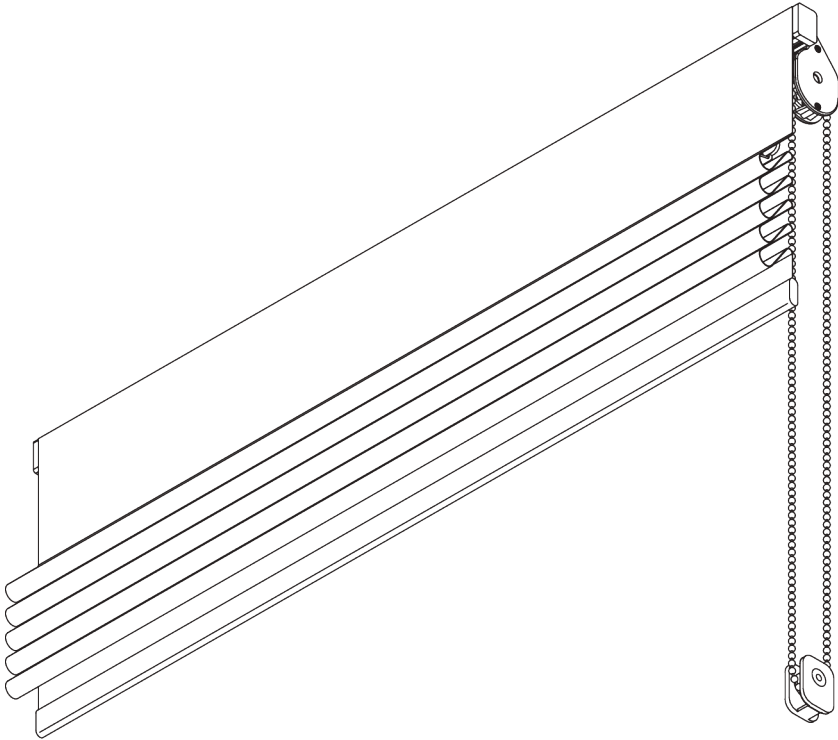

SG 2120

PRODUCT INFORMATION

- **Operation:** chain
- **Range:** L
- **Fitting:** ceiling, wall
- **Colours:** white RAL 9016, anodised aluminum
- **Fabrics:** refer to Silent Gliss fabric collection

Features:

- 5-to-1 gear drive
- Bead chain

SYSTEM SPECIFICATIONS

A. SYSTEM DIMENSIONS

4 m

6 m

8 kg

24 m²

B. PROFILE

Profile Information

SG 2211

Velcro profile

SG 2004

Bottom bar 20x7 mm

SG 2111

Shaft

SG 2135

Rod steel ø 3 mm

SG 2137

Rod fiberglass ø 4 mm

C. HOW TO MEASURE

A: System width

B: System height

C: Chain height

D: Safety retainer SG 10731 min. 150 cm above floor