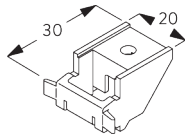

FITTING

A. FITTING INFORMATION

For detailed fitting information, visit the Silent Gliss website.

Fixing points

B. CEILING FITTING

Bracket SG 3603

SG 3603
Bracket

C. WALL FITTING

Bracket SG 3655, SG 3660

| Bracket | X mm |
|---------|------|
| SG 3655 | 58 |
| SG 3660 | 73 |

SG 3655
Bracket 50 mm

SG 3660
Bracket 65 mm

Smart Fix

Smart Fix SG 11200 - SG 11205 and bracket SG 3603:
Screw SG 10492 (M4x8) needed.

Square Smart Fix SG 11210 - SG 11215 and bracket SG 3603:
Screw SG 10492 (M4x8) needed.

Universal Smart Fix 11154-11156 and bracket SG 3603:
Screw SG 10277 (M4x12) needed.

| Smart Fix | X mm |
|---------------------|---------|
| SG 11200 / SG 11210 | 80 |
| SG 11201 / SG 11211 | 100 |
| SG 11202 / SG 11212 | 120 |
| SG 11203 / SG 11213 | 140 |
| SG 11204 / SG 11214 | 170 |
| SG 11205 / SG 11215 | 220 |
| SG 11154 | 132-160 |
| SG 11155 | 162-190 |
| SG 11156 | 212-240 |