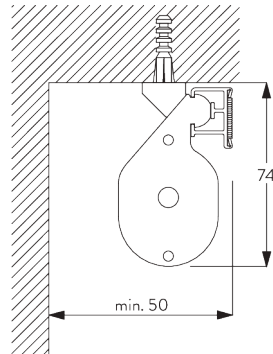

- 5-to-1 gear drive
- Bead chain

SYSTEM SPECIFICATIONS

A. SYSTEM DIMENSIONS

4 m

6 m

8 kg

24 m²

B. PROFILE

Rod steel ø 3 mm

SG 2137

Rod fiberglass ø 4 mm

C. HOW TO MEASURE

A: System width

B: System height

C: Chain height

D: Safety retainer SG 10731 min. 150 cm above floor

FITTING

A. FITTING INFORMATION

For detailed fitting information, visit the Silent Gliss website.

Fixing points

B. CEILING FITTING

Bracket SG 3603

SG 3603
Bracket

C. WALL FITTING

Bracket SG 3655, SG 3660

| Bracket | X mm |
|---------|------|
| SG 3655 | 58 |
| SG 3660 | 73 |

SG 3655
Bracket 50 mm

SG 3660
Bracket 65 mm

Smart Fix

Smart Fix SG 11200 - SG 11205 and bracket SG 3603:
Screw SG 10492 (M4x8) needed.