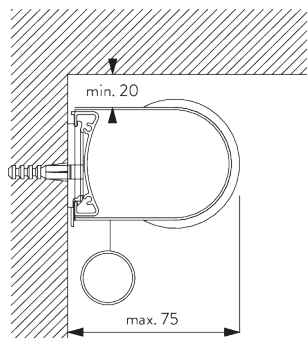

### Fixing points

Brackets (wall / ceiling)

Installation profile SG 10534 (wall / ceiling)

## B. CEILING FITTING

Brackets SG 10873

**Installation profile SG 10534, brackets SG 1198 and clamps SG 3033 or SG 3044**

**Installation profile SG 10534, brackets SG 1198 and click bracket SG 10539**

**SG 3033**  
Clamp

**SG 3044**  
Clamp

**SG 10534**  
Installation profile

**SG 10539**  
Bracket

**SG 10574**  
Bracket cover

**SG 10873**  
Bracket

**SG 1198**  
Bracket

**C. WALL FITTING**

**Brackets SG 10873**

**Installation profile SG 10534, brackets SG 11198 and clamps SG 3033 or SG 3044**

**Installation profile SG 10534, brackets SG 11198 and click bracket SG 10539**

**SG 3033**  
Clamp

**SG 3044**  
Clamp

**SG 10539**  
Bracket