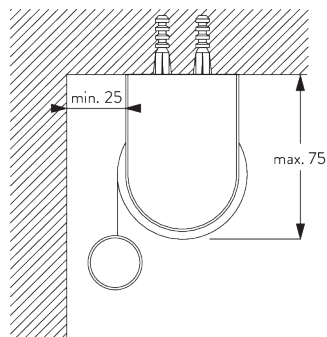

### Fixing points

Brackets (wall / ceiling)

Installation profile SG 10534 (wall / ceiling)

## B. CEILING FITTING

Brackets SG 10873

**Installation profile SG 10534, brackets SG 1198 and clamps SG 3033 or SG 3044**

**Installation profile SG 10534, brackets SG 1198 and click bracket SG 10539**

**SG 3033**  
Clamp