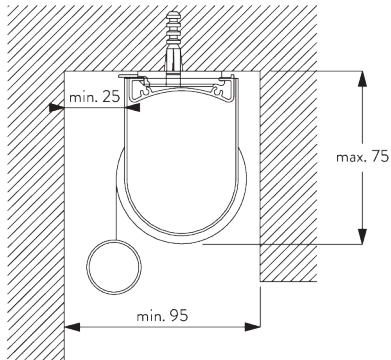

## A. SYSTEM DIMENSIONS

1.8 m

50 cm

2.8 m

5 m<sup>2</sup>

2.5 kg

Recommended width /  
height ratio  
max. 1:3

**Installation profile SG 10534, brackets SG 11198 and clamps SG 3033 or SG 3044**

**Installation profile SG 10534, brackets SG 11198 and click bracket SG 10539**

**SG 3033**  
Clamp

**SG 3044**  
Clamp

**SG 10539**  
Bracket

**SG 10534**  
Installation profile

**SG 10574**  
Bracket cover

**SG 10873**  
Bracket

**SG 11198**  
Bracket

## D. RECESS FITTING

**Brackets SG 10873**

**Installation profile SG 10534, brackets SG 11198 and clamps SG 3033 or SG 3044**

**Installation profile SG 10534, brackets SG 11198 and click bracket SG 10539**