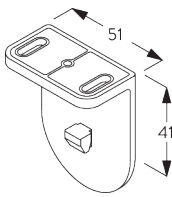

## A. SYSTEM DIMENSIONS

1.8 m

50 cm

2.8 m

5 m<sup>2</sup>

2.5 kg

Recommended width /  
height ratio  
max. 1:3

### Fixing points

Brackets (wall / ceiling)

Installation profile SG 10534 (wall / ceiling)

## B. CEILING FITTING

Brackets SG 10873

**Installation profile SG 10534, brackets SG 1198 and clamps SG 3033 or SG 3044**

**Installation profile SG 10534, brackets SG 1198 and click bracket SG 10539**

**SG 3033**  
Clamp

**SG 3044**  
Clamp

**SG 10534**  
Installation profile

**SG 10539**  
Bracket

**SG 10574**  
Bracket cover

**SG 10873**  
Bracket

**SG 1198**  
Bracket

**C. WALL FITTING**

**Brackets SG 10873**