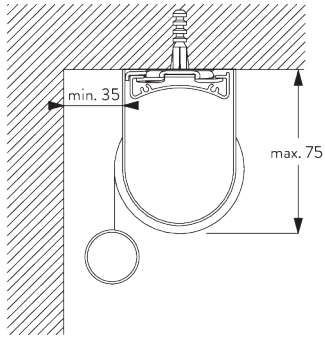

## A. SYSTEM DIMENSIONS

1.8 m

50 cm

2.8 m

5 m<sup>2</sup>

2.5 kg

Recommended width /  
height ratio  
max. 1:3

### Fixing points

Brackets (wall / ceiling)

Installation profile SG 10534 (wall / ceiling)

## B. CEILING FITTING

Brackets SG 10873

**Installation profile SG 10534, brackets SG 1198 and clamps SG 3033 or SG 3044**

**Installation profile SG 10534, brackets SG 1198 and click bracket SG 10539**

**SG 3033**  
Clamp