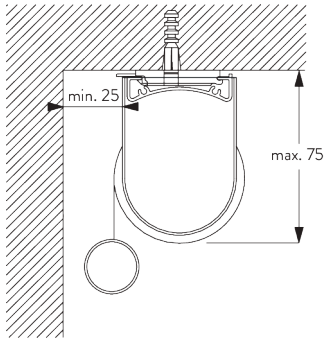

## A. SYSTEM DIMENSIONS

1.8 m

50 cm

2.8 m

5 m<sup>2</sup>

2.5 kg

Recommended width /  
height ratio  
max. 1:3

### Fixing points

Brackets (wall / ceiling)

Installation profile SG 10534 (wall / ceiling)

## B. CEILING FITTING

Brackets SG 10873

**Installation profile SG 10534, brackets SG 1198 and clamps SG 3033 or SG 3044**

**Installation profile SG 10534, brackets SG 1198 and click bracket SG 10539**

**SG 3033**  
Clamp