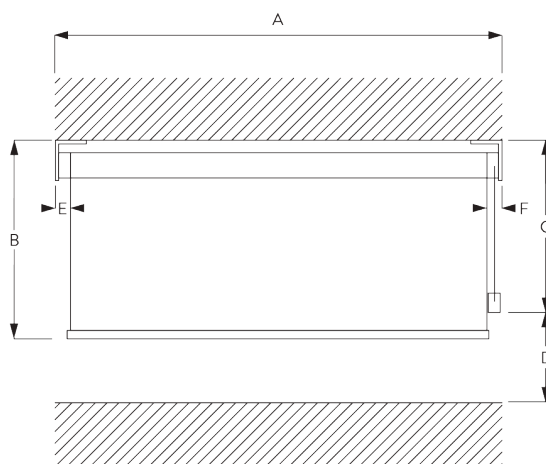

## A. SYSTEM DIMENSIONS

1.8 m

50 cm

2.8 m

5 m<sup>2</sup>

2.5 kg

Recommended width /  
height ratio  
max. 1:3

## B. PROFILE

Profile information

**SG 4227**  
Tube ø 32 mm

**SG 10872**  
Bottom bar

**SG 10534**  
Installation profile

## C. HOW TO MEASURE

- A: System width
- B: System height
- C: Chain height
- D: Safety Retainer SG 10731 min. 150 cm above floor
- E: Light gap: 17 mm
- F: Light gap operation side: 17 mm