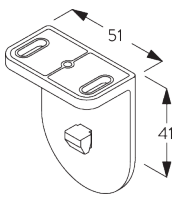

## A. SYSTEM DIMENSIONS

1.8 m

50 cm

2.8 m

5 m<sup>2</sup>

2.5 kg

Recommended width /  
height ratio  
max. 1:3

## D. RECESS FITTING

**Brackets SG 10873**

**Installation profile SG 10534, brackets SG 11198 and clamps SG 3033 or SG 3044**

**Installation profile SG 10534, brackets SG 11198 and click bracket SG 10539**

**SG 3033**  
Clamp

**SG 3044**  
Clamp

**SG 10534**  
Installation profile

**SG 10539**  
Bracket

**SG 10574**  
Bracket cover

**SG 10873**  
Bracket

**SG 11198**  
Bracket