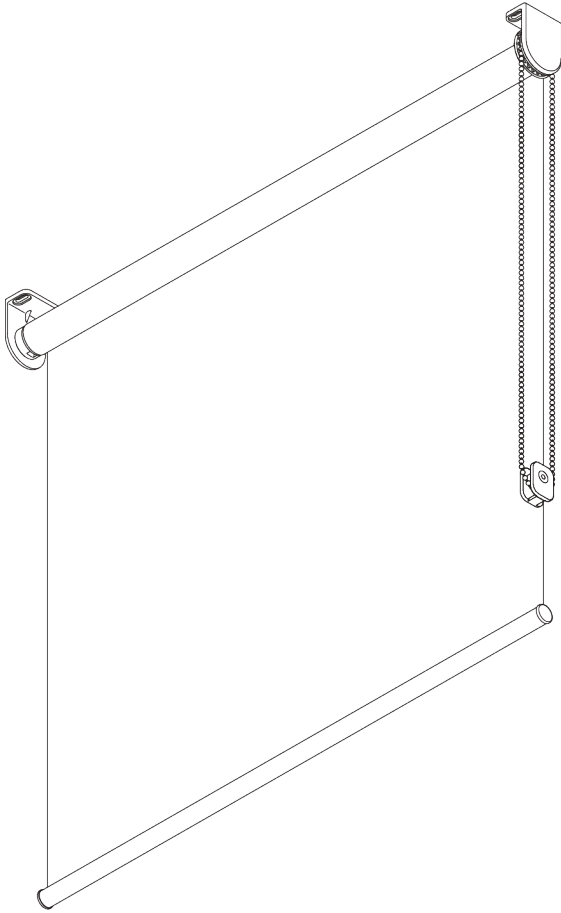

## PRODUCT INFORMATION

- **Operation:** chain
- **Range:** S
- **Fitting:** ceiling, wall, recess
- **Colours:** white RAL 9016 or grey RAL 7035, special colours possible
- **Fabrics:** refer to Silent Gliss fabric collection

### **Features:**

- Stainless steel bead chain
- Identical (left / right) metal click-in brackets
- Installation profile

## A. SYSTEM DIMENSIONS

1.8 m

50 cm

2.8 m

5 m<sup>2</sup>

2.5 kg

Recommended width /  
height ratio  
max. 1:3