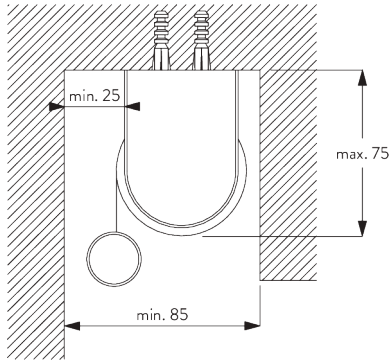

**Installation profile SG 10534, brackets SG 11198 and clamps SG 3033 or SG 3044**

**Installation profile SG 10534, brackets SG 11198 and click bracket SG 10539**

**SG 3033**  
Clamp

**SG 3044**  
Clamp

**SG 10539**  
Bracket

**SG 10534**  
Installation profile

**SG 10574**  
Bracket cover

**SG 10873**  
Bracket

**SG 11198**  
Bracket

## D. RECESS FITTING

**Brackets SG 10873**

**Installation profile SG 10534, brackets SG 11198 and clamps SG 3033 or SG 3044**

**Installation profile SG 10534, brackets SG 11198 and click bracket SG 10539**