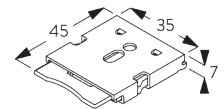

SG 10539
Bracket