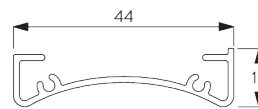

## A. SYSTEM DIMENSIONS

1.8 m

50 cm

2.8 m

5 m<sup>2</sup>

2.5 kg

Recommended width /  
height ratio  
max. 1:3

## B. PROFILE

Profile information

**SG 4227**  
Tube ø 32 mm

**SG 10872**  
Bottom bar

**SG 10534**  
Installation profile

## C. HOW TO MEASURE

- A: System width
- B: System height
- C: Chain height
- D: Safety Retainer SG 10731 min. 150 cm above floor
- E: Light gap: 17 mm
- F: Light gap operation side: 17 mm