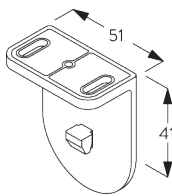

SG 10873
Bracket