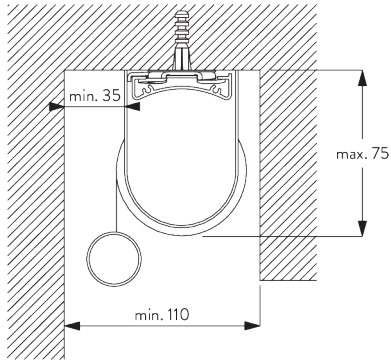

**SG 3044**  
Clamp

**SG 10534**  
Installation profile

**SG 10539**  
Bracket

**SG 10574**  
Bracket cover

**SG 10873**  
Bracket

**SG 1198**  
Bracket

**C. WALL FITTING**

**Brackets SG 10873**

**Installation profile SG 10534, brackets SG 11198 and clamps SG 3033 or SG 3044**

**Installation profile SG 10534, brackets SG 11198 and click bracket SG 10539**

**SG 3033**  
Clamp

**SG 3044**  
Clamp

**SG 10539**  
Bracket

**SG 10534**  
Installation profile

**SG 10574**  
Bracket cover

**SG 10873**  
Bracket

**SG 11198**  
Bracket

## D. RECESS FITTING

**Brackets SG 10873**

**Installation profile SG 10534, brackets SG 11198 and clamps SG 3033 or SG 3044**

**Installation profile SG 10534, brackets SG 11198 and click bracket SG 10539**