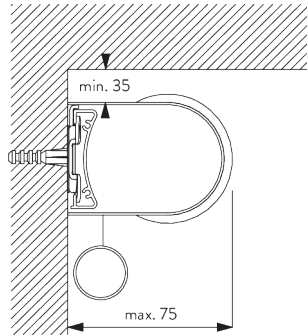

### Fixing points

Brackets (wall / ceiling)

Installation profile SG 10534 (wall / ceiling)

## B. CEILING FITTING

Brackets SG 10873

**Installation profile SG 10534, brackets SG 1198 and clamps SG 3033 or SG 3044**

**Installation profile SG 10534, brackets SG 1198 and click bracket SG 10539**

**SG 3033**  
Clamp

**SG 3044**  
Clamp

**SG 10534**  
Installation profile

**SG 10539**  
Bracket

**SG 10574**  
Bracket cover

**SG 10873**  
Bracket

**SG 1198**  
Bracket

**C. WALL FITTING**

**Brackets SG 10873**

**Installation profile SG 10534, brackets SG 11198 and clamps SG 3033 or SG 3044**

**Installation profile SG 10534, brackets SG 11198 and click bracket SG 10539**

**SG 3033**  
Clamp

**SG 3044**  
Clamp

**SG 10539**  
Bracket