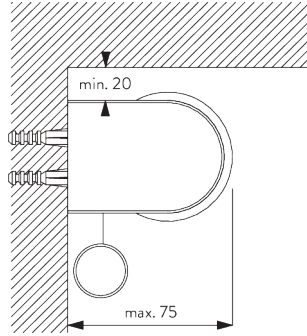

### Fixing points

Brackets (wall / ceiling)

Installation profile SG 10534 (wall / ceiling)

## B. CEILING FITTING

Brackets SG 10873

**Installation profile SG 10534, brackets SG 1198 and clamps SG 3033 or SG 3044**

**Installation profile SG 10534, brackets SG 1198 and click bracket SG 10539**

**SG 3033**  
Clamp

**SG 3044**  
Clamp

**SG 10534**  
Installation profile

**SG 10539**  
Bracket

**SG 10574**  
Bracket cover

**SG 10873**  
Bracket

**SG 1198**  
Bracket

**C. WALL FITTING**

**Brackets SG 10873**