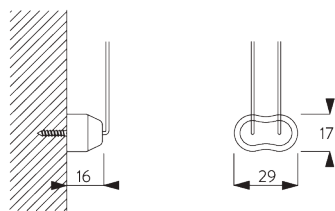

- Stainless steel bead chain
- Click-in brackets

SYSTEM SPECIFICATIONS

A. SYSTEM DIMENSIONS

1.6 m

25 cm

3 m

4.8 m²

1.3 kg

SG 10680
Bracket

SG 10683
Bracket cover

SG 10684
Cover

**E. FITTING WITH
SIDE GUIDE
OPTION**

Single system

Double system (side-by-side installation)

SG 8235
Side guide wire base short

SG 8236
Side guide wire base long

SG 8237
Side guide wire holder

SG 8249
Side guide device

SG 10643
Side guide wire \varnothing 1.3 mm x 4.2 m

SG 10669
Side guide double base long

SG 10673
Side guide double base short

SG 10676
Device

SG 10686
Side guide end cover