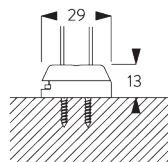

- Stainless steel bead chain
- Click-in brackets

SYSTEM SPECIFICATIONS

A. SYSTEM DIMENSIONS

1.6 m

25 cm

3 m

4.8 m²

1.3 kg

SG 10680
Bracket

SG 10683
Bracket cover

SG 10684
Cover

**E. FITTING WITH
SIDE GUIDE
OPTION**

Single system

Double system (side-by-side installation)

SG 8235
Side guide wire base short

SG 8236
Side guide wire base long

SG 8237
Side guide wire holder

SG 8249
Side guide device

SG 10643
Side guide wire \varnothing 1.3 mm x 4.2 m

SG 10669
Side guide double base long

SG 10673
Side guide double base short

SG 10676
Device

SG 10686
Side guide end cover