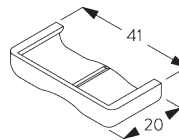

- Stainless steel bead chain
- Click-in brackets

SYSTEM SPECIFICATIONS

A. SYSTEM DIMENSIONS

1.6 m

25 cm

3 m

4.8 m²

1.3 kg

FITTING

A. FITTING INFORMATION

For detailed fitting information, visit the Silent Gliss website, login section.

Fixing points

B. CEILING FITTING

SG 10679
Bracket

SG 10680
Bracket

SG 10683
Bracket cover