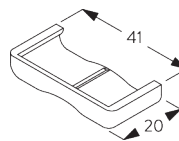

FITTING

A. FITTING INFORMATION

For detailed fitting information, visit the Silent Gliss website, login section.

Fixing points

B. CEILING FITTING

SG 10679
Bracket

SG 10680
Bracket

SG 10683
Bracket cover

SG 10684
Cover

C. WALL FITTING

SG 10679
Bracket

SG 10680
Bracket

SG 10683
Bracket cover

SG 10684
Cover

D. RECESS FITTING

SG 10679
Bracket

SG 10680
Bracket

SG 10683
Bracket cover

SG 10684
Cover

**E. FITTING WITH
SIDE GUIDE
OPTION**

Single system

Double system (side-by-side installation)

SG 8235
Side guide wire base short

SG 8236
Side guide wire base long