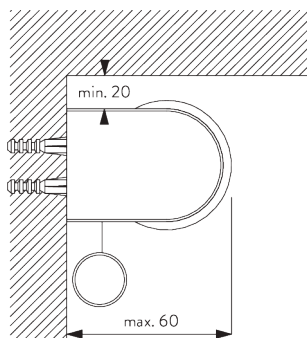

C. WALL FITTING

SG 10683
Bracket cover