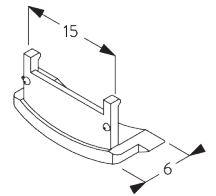

FITTING

A. FITTING INFORMATION

For detailed fitting information, visit the Silent Gliss website, login section.

Fixing points

B. CEILING FITTING

SG 10679
Bracket

SG 10680
Bracket

SG 10683
Bracket cover

SG 10684
Cover

C. WALL FITTING

SG 10679
Bracket

SG 10680
Bracket

SG 10683
Bracket cover

SG 10684
Cover

D. RECESS FITTING

SG 10679
Bracket

SG 10680
Bracket

SG 10683
Bracket cover

SG 10684
Cover

**E. FITTING WITH
SIDE GUIDE
OPTION**

Single system

Double system (side-by-side installation)

SG 8235
Side guide wire base short

SG 8236
Side guide wire base long