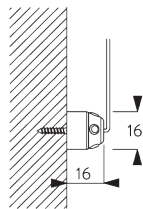

- Stainless steel bead chain
- Click-in brackets

SYSTEM SPECIFICATIONS

A. SYSTEM DIMENSIONS

1.6 m

25 cm

3 m

4.8 m²

1.3 kg

SG 10680
Bracket

SG 10683
Bracket cover

SG 10684
Cover

**E. FITTING WITH
SIDE GUIDE
OPTION**

Single system

Double system (side-by-side installation)

SG 8235
Side guide wire base short

SG 8236
Side guide wire base long

SG 8237
Side guide wire holder

SG 8249
Side guide device

SG 10643
Side guide wire \varnothing 1.3 mm x 4.2 m

SG 10669
Side guide double base long

SG 10673
Side guide double base short

SG 10676
Device

SG 10686
Side guide end cover