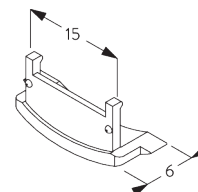

FITTING

A. FITTING INFORMATION

For detailed fitting information, visit the Silent Gliss website, login section.

Fixing points

B. CEILING FITTING

SG 10679
Bracket

SG 10680
Bracket

SG 10683
Bracket cover

SG 10684
Cover

C. WALL FITTING

SG 10679
Bracket

SG 10680
Bracket

SG 10683
Bracket cover

SG 10684
Cover

D. RECESS FITTING

SG 10679
Bracket

SG 10680
Bracket

SG 10683
Bracket cover

SG 10684
Cover

**E. FITTING WITH
SIDE GUIDE
OPTION**

Single system

Double system (side-by-side installation)

SG 8235
Side guide wire base short

SG 8236
Side guide wire base long