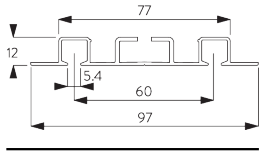

- 2-component (2C) glider technology

SYSTEM SPECIFICATIONS

A. PROFILE

Profile information

SG 6244p

Profile

B. HOW TO MEASURE

A: System width

B: System height

C: Distance between floor and fabric

C. SPECIFICATION

TEXT

EN

Silent Gliss SG 6244 Hand Drawn Curtain Track System for recessed fitting. Comprises aluminium profile SG 6244 supplied made to measure in silver anodised or white powder coated, alternatively a specified RAL colour. SG 11300 SILENT TRACK at 14/m/track and 4 Spring Stops SG 6086 per length. Top fix to ceiling with screws at max. 400 mm centres.