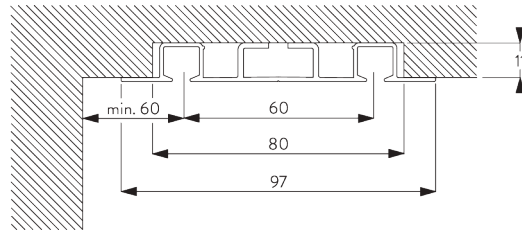

FITTING

A. FITTING INFORMATION

For detailed fitting information, visit the Silent Gliss website.

Fixing points

B. RECESS FITTING

Direct fitting

PARTS

A. STANDARD PARTS

	SG 3599 Hook
	SG 6086 Spring stop
	SG 6244p Profile
	SG 11300 2C glider

B. OPTIONAL PARTS

	SG 3020 Hook		SG 6094 Roller
	SG 3555 Hook		SG 6098 Roller
	SG 3571 Hook		SG 6145 Glider with hook
	SG 3581 Hook		SG 6240 Roller
	SG 3582 Hook		SG 6246 Corner connection
	SG 3598 Eyelet		SG 6248 Connection bridge
	SG 6004 Eyelet		SG 6283 Roller
	SG 6005 Hook		SG 10430 Draw rod 50 cm
	SG 6053 Spring stop		SG 10431 Draw rod 75 cm
	SG 6057 Glider		SG 10432 Draw rod 100 cm
	SG 6064 End stop		SG 10433 Draw rod 125 cm
	SG 6065 End stop		SG 10434 Draw rod 150 cm
	SG 6075 End stop with hook		SG 11295 End stop
	SG 6082 Glider		