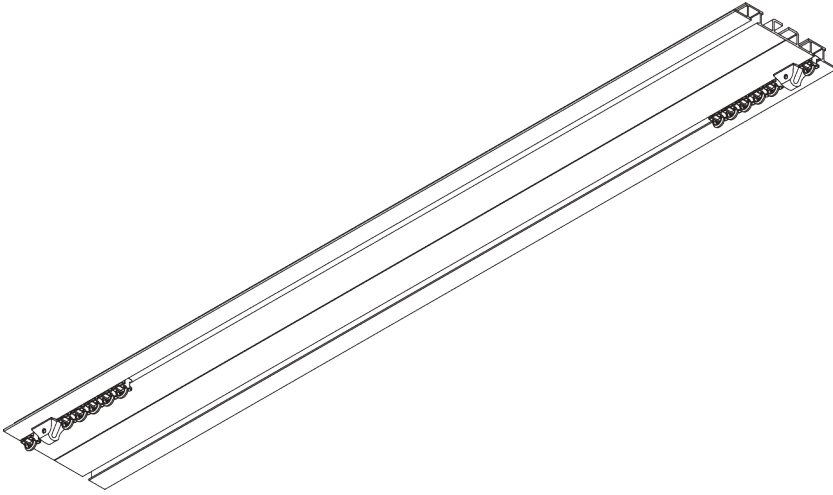

SG 6244

PRODUCT INFORMATION

- **Operation:** hand
- **Range:** M - L
- **Fitting:** recess
- **Colours:** white RAL 9016, special colours possible
- **Fabrics:** refer to Silent Gliss fabric collection

Features:

- 2-component (2C) glider technology

SYSTEM SPECIFICATIONS

A. PROFILE

Profile information

SG 6244p

Profile

B. HOW TO MEASURE

A: System width

B: System height

C: Distance between floor and fabric

C. SPECIFICATION

TEXT

EN

Silent Gliss SG 6244 Hand Drawn Curtain Track System for recessed fitting. Comprises aluminium profile SG 6244 supplied made to measure in silver anodised or white powder coated, alternatively a specified RAL colour. SG 11300 SILENT TRACK at 14/m/track and 4 Spring Stops SG 6086 per length. Top fix to ceiling with screws at max. 400 mm centres.