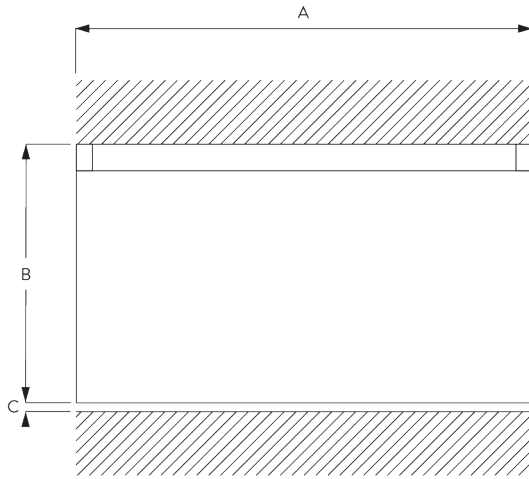

- 2-component (2C) glider technology

SYSTEM SPECIFICATIONS

A. PROFILE

Profile information

SG 6244p

Profile

B. HOW TO MEASURE

A: System width

B: System height

C: Distance between floor and fabric

C. SPECIFICATION

TEXT

EN

Silent Gliss SG 6244 Hand Drawn Curtain Track System for recessed fitting. Comprises aluminium profile SG 6244 supplied made to measure in silver anodised or white powder coated, alternatively a specified RAL colour. SG 11300 SILENT TRACK at 14/m/track and 4 Spring Stops SG 6086 per length. Top fix to ceiling with screws at max. 400 mm centres.