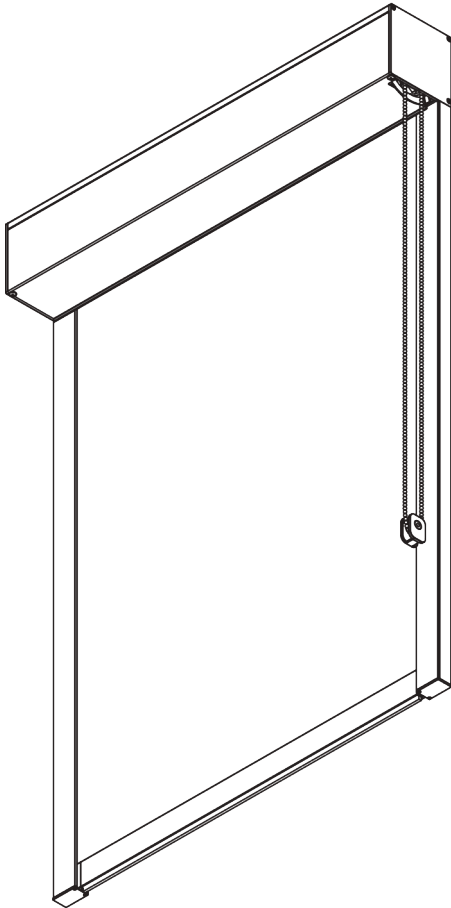

## PRODUCT INFORMATION

- **Operation:** chain
- **Range:** L
- **Fitting:** ceiling, wall, recess
- **Colours:** white RAL 9016 or black RAL 9005, special colours possible
- **Fabrics:** refer to Silent Gliss fabric collection