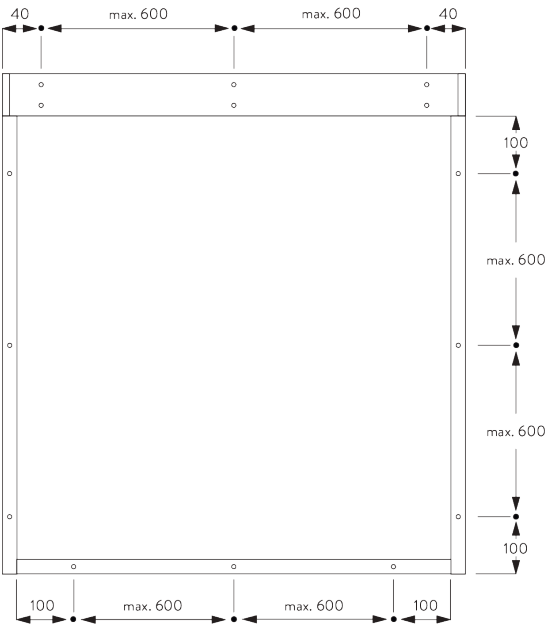

Face fitting - fixing points