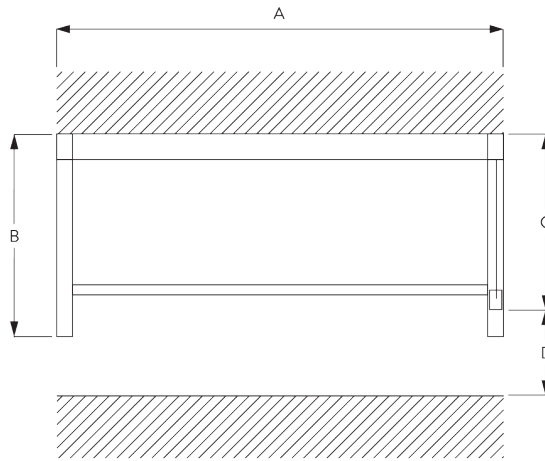

C. HOW TO MEASURE

Inside fitting

- A: System width
- B: System height
- C: Chain height
- D: Safety Retainer SG 10731 min. 150 cm above floor