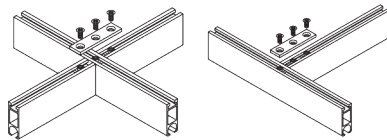

**SG 11206**  
Smart Fix with slot 60 mm

**SG 11207**  
Smart Fix with slot 80 mm

**SG 11208**  
Smart Fix with slot 100 mm

**SG 11216**  
Square Smart Fix with slot 60  
mm

**SG 11217**  
Square Smart Fix with slot 80  
mm

**SG 11218**  
Square Smart Fix with slot  
100 mm

**SG 11154**  
Universal Smart Fix 120 mm

**SG 11155**  
Universal Smart Fix 150 mm

**SG 11156**  
Universal Smart Fix 200 mm

**Wall support SG 6610  
& SG 6614**

**SG 6610**  
*Wall support*

**SG 6614**  
*Wall bracket, metal*

**D. PROFILE  
JUNCTIONS**

**Connection bridges  
SG 6123 & SG 6514**

**SG 6123**  
*Connection plate*

**SG 6514**  
*T-Junction*

**Connecting bridge  
SG 6512**