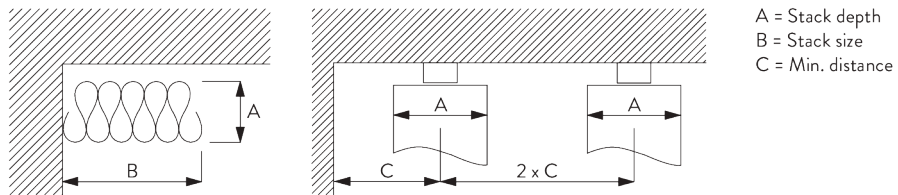

Curtain components:

- SG 3582 Hook
- SG 6349 Wave curtain tape
- SG 6363 Wave top hemming tape
- SG 10075 Lead weight 50 gr/m
- SG 10076 Fabric weight

Wave stack depth - 2C glider cord (standard components)