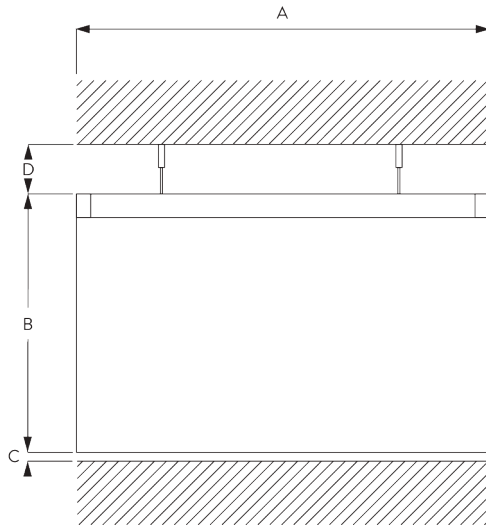

## A. PROFILE

Profile and bending information

**SG 6101**

Profile

Radius:  
✓ 20 cm, >25 cm

## B. HOW TO MEASURE

A: System width

B: System height

C: Distance between floor and fabric

D: Distance between ceiling and system