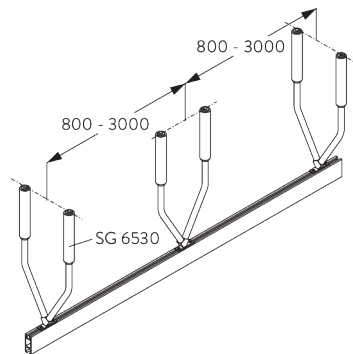

## B. CEILING FITTING

## V-hanger

**SG 6501:**  
*V-hangers provide additional lateral stability.*

---

**SG 6501**  
V-Hanger

**SG 6530:**  
*V-hangers provide additional lateral stability.*

---

**SG 6530**  
V-Hanger