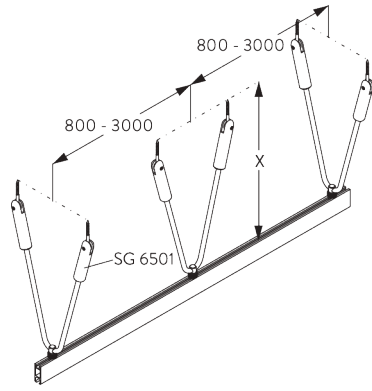

V-hanger

SG 6501:
V-hangers provide additional lateral stability.