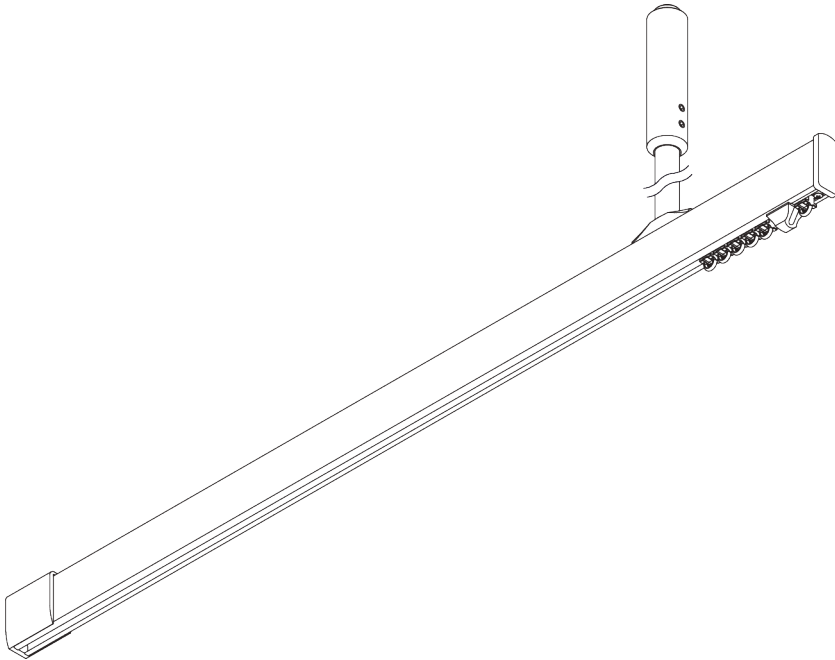

# SG 6100

---

## PRODUCT INFORMATION

- **Operation:** hand
- **Range:** S - L
- **Fitting:** suspended, ceiling, wall
- **Colours:** white RAL 9016, black RAL 9005 or anodised aluminum, special colours possible
- **Fabrics:** refer to Silent Gliss fabric collection