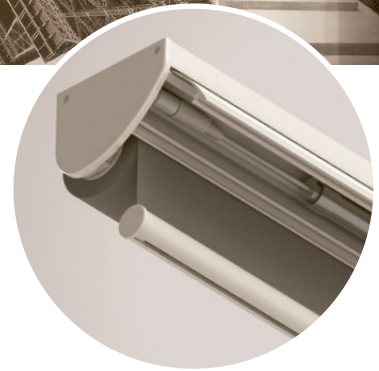

STYLE TO SUIT

The roller blind design can be further refined with a choice of three bottom bars. Extraordinary Silent Gliss fabrics complement the blinds, creating an individual atmosphere in every room.

FLEXIBLE FITTING

Every blind is supplied made-to-measure, and is ready to fit. The systems can be fitted to the wall or ceiling. Bracket or clamp installations are possible.

EASY BATTERY REPLACEMENT

Good products perfectly combine design and operation. The battery-operated roller and roman blind systems use conventional batteries with a service life of up to three years. The batteries are contained within an easily accessible holder to allow a fast battery exchange when required.

Function meets design.