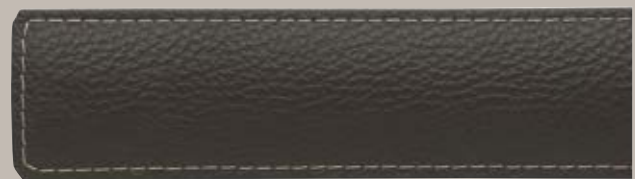

EYELETS

(1) (3)

(1)

(2) (4)

(2)

STITCHING

Eyelets are supplied in Nickel (1) as standard. Alternative options are Black (2), Brass (3) or Gold (4). An additional cost will apply for these, please consult the Silent Gliss price list.