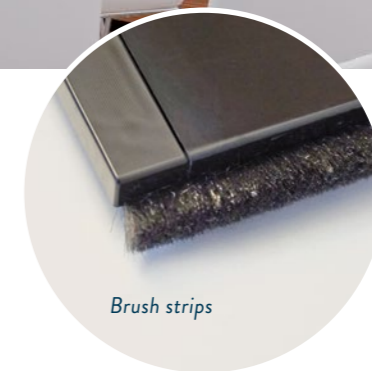

Brush strips