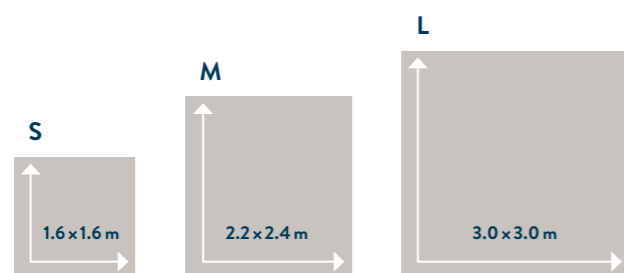

chain operation	SG 4710	SG 4730	SG 4740
electric operation	SG 4760	SG 4770	SG 4780
kg (max.)	2.0	3.7	6.0
m ² (max.)	2.5	5.3	9.0

SIMPLE TO INSTALL

Fitted in just a few simple steps, with profiles fixed directly to the wall or ceiling, the system keeps costs to a minimum. Effortlessly.

OFFERED IN THREE SIZES

The system is available in small, medium and large to accommodate a wide range of window sizes. Profiles are supplied powder-coated in black or white.

TOP-CLASS AND MADE-TO-MEASURE